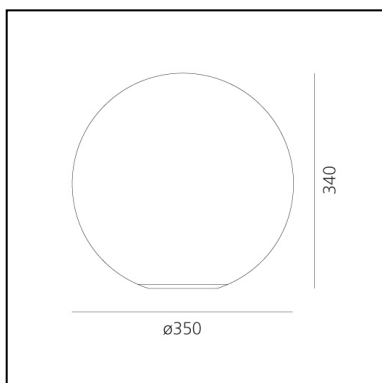

Dioscuri table 35

Michele De Lucchi

IP20   EAC  

LUMINAIRE

- Watt: **21W**
- Voltage: **220V-240V**
- Delivered lumen output: **2186lm**
- Efficiency: **89%**
- Efficacy: **104.07lm/W**
- CRI: **80**
- Dimmer Typology: **Microswitch Dimmer**

DESCRIPTION

The simple geometric shape of the spherical diffuser makes this an iconic product and ensures uniform diffusion of light through the acid-etched blown glass.

FEATURES

- Product Code: **0147010A**
- Colour: **White**
- Installation: **Table**
- Material: **Technopolymer lamp body, blown frosted glass diffuser with acid-etching treatment.**
- Series: **Design Collection**
- Environment: **Indoor**
- Area contract: **Residential**
- Emission: **Diffused**
- design by: **Michele De Lucchi**

DIMENSIONS

- Height: **340 mm**
- Diameter: **350 mm**
- Glow Wire Test: **850°**

SOURCES NOT INCLUDED

- Category: **LED RETROFIT**
- Number: **1**
- Socket: **E27**