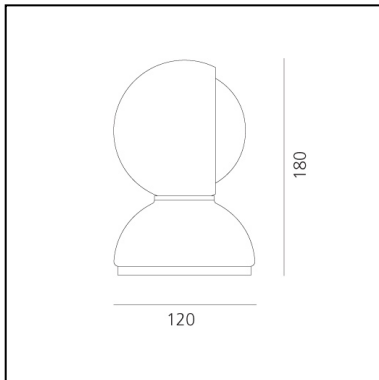

Eclisse Red

Vico Magistretti

IP20   EAC  

LUMINAIRE

- Watt: **5W**
- Voltage: **220V-240V**
- Delivered lumen output: **170lm**

DESCRIPTION

Eclisse, designed by Vico Magistretti in 1965, won the Compasso d'Oro Award in 1967 and became an ambassador of Italian design worldwide. Eclisse is an avant-garde balance between form and function, design and utility. The concept's foundation lies in its functionality of adjusting the intensity of light through its rotating inner shade that "eclipses" the light source. In fact, with a fixed outer shell and a moveable inner shell the lamp can provide direct or diffuse light.

DIMENSIONS

- Height: **180 mm**
- Diameter: **120 mm**
- Base Diameter: **120 mm**
- Impact Resistance: **N/D**
- Glow Wire Test: **850°**

SOURCES NOT INCLUDED

- Category: **LED RETROFIT**
- Number: **1**
- Watt: **5W**
- Socket: **E14**