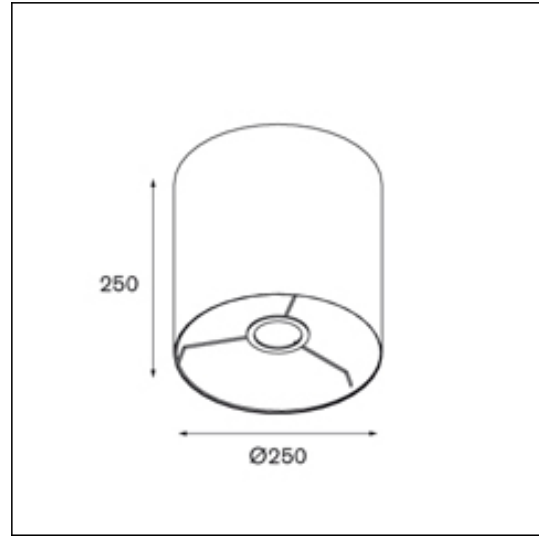

# DATA SHEET

Minimal shade large - white

**article nr**  
10203901

**colour**  
white

**lamp**  
0x 0 0 0W

**light output ratio**

**reflector**  
not applicable

**gear / transfo**  
0

**adjustability**  
not applicable

**aperture**  
not applicable

**weight**  
not applicable

**voltage**  
not applicable

**min. distance**  
not applicable

**IP**  
not applicable

**glow wire test**  
not applicable

**remark**

Only to be used in vertical position.

To be used with nomad minimal: ultra short (ceiling mounted), short, tall & desk