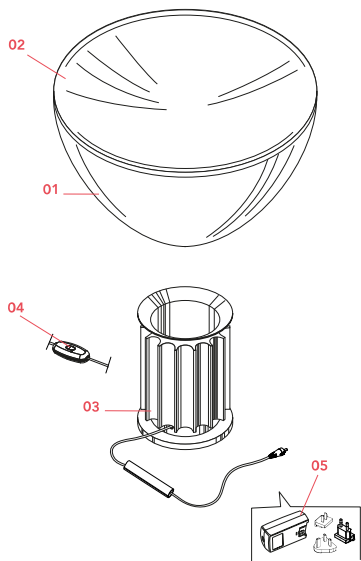

Spare Parts

01.	Taccia Small transparent diffuser & reflector	F6606000
02.	White reflector	RF24886
03.	Taccia small led base with old dimmer	F6605004
04.	Jack plug with coaxial cable and dimmer	RF6605100
05.	Black plug assembly kit & 24V driver	RF3320100
10.	Assembly Coaxial Connector	RF3390130

DOWNLOAD