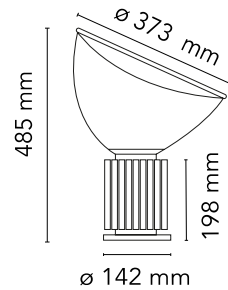

FLOS

F6604004 Silver

Taccia Small

Designed by Achille and Pier Giacomo Castiglioni, 1962

16W - 2700K

Table lamp providing indirect and reflected light. Reflector in painted aluminium, gloss white on the outside and matt white on the inside. Directionable diffuser in transparent blown glass. Body in matt black or naturally anodized extruded aluminium. Base in nickel-plated ABS+PC. Electric cable of useful length 190 cm, with dimmer switch for ON/OFF and adjustment of the light flow between 10-100%. Plug-in power supply with interchangeable plugs.

Are you a professional and your project needs consulting and support?

BOOK AN APPOINTMENT