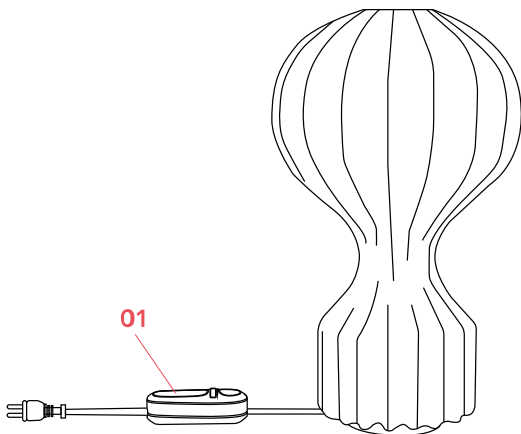

Spare Parts

01. Dimmer 4-25W 220-240V White

RF32261

DOWNLOAD