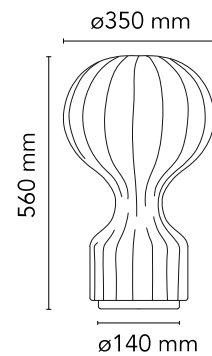

FLOS

F2601009 White

Gatto

Designed by Achille and Pier Giacomo Castiglioni, 1960

Halogen - 60W

Table lamp providing diffused light. White powder coated internal steel structure sprayed with a unique "cocoon" resin to create the diffuser which is then protected by a transparent sprayed on finish. On the cable there is the electronic dimmer which allows the regulation of light brightness.

Are you a professional and your project needs consulting and support?

[BOOK AN APPOINTMENT](#)

Main specifications

EAN	8059607002056
Mounting	Table
Environments	Indoor dry location
Light Source Type	Bulb
Lamp category	Halogen
Lamp holders	E27
Iicos	HSGSA
Number of heads	1
Power (W)	60

Physical

Colour	White
Length (mm)	385
Cord length (mm)	1800
Net weight (kg)	1.7
Package height (mm)	800
Package width (mm)	440
Package length (mm)	440
Package volume (m3)	0.15
IP internal	20

Download

[Mounting instructions](#) PDF