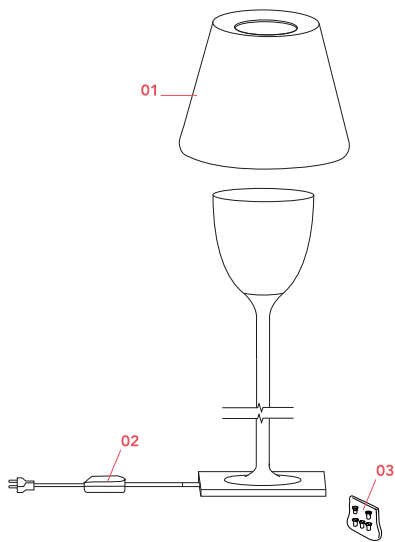

Spare Parts

01.	Aluminized bronze diffuser assembly	F6298046
02.	Led rondo' dimmer 220/240v 40-250w 4-100w	RF28045
03.	Kit of 5 white feed pads for base	RF3020100

DOWNLOAD