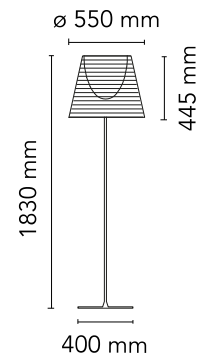

## KTribe Floor 3

Designed by Philippe Starck, 2007

Halogen - 250W

Floor lamp providing diffused lighting. Base, rod support and diffuser support in die-cast, polished and chrome-plated Zamak alloy. Galvanized P04 steel base cover. Injectionmolded PC (polycarbonate) opal inner diffuser and support for the lamp-holder. Outer diffusers in transparent or fumée PMMA (polymethylmethacrylate), and silver or bronze on the inner surface, by vacuum aluminum coating. Injection-molded PC (polycarbonate) upper ring, completely transparent or transparent diffuser and silver diffuser) or transparent brown for the outer bronze diffuser. On the cable there is the electronic dimmer which allows the regulation of light brightness.

### Main specifications

Mounting	Floor
Environments	Indoor dry location
Light Source Type	Bulb
Lamp category	Halogen
Lamp holders	E27
Iicos	HSGS
Number of heads	1
Power (W)	250

### Physical

Colour	Aluminized Bronze
Length (mm)	550
Net weight (kg)	16
Package height (mm)	0
Package width (mm)	0
Package length (mm)	0
Package volume (m3)	0.73
IP internal	20