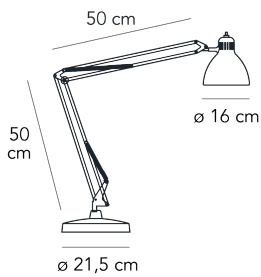

Table lamp with direct light not dimmable. Rotating on/off switch placed on the diffuser head. Adjustable base and body in painted metal. Black power cable and plug. European two-pole plug. Bulb not included.