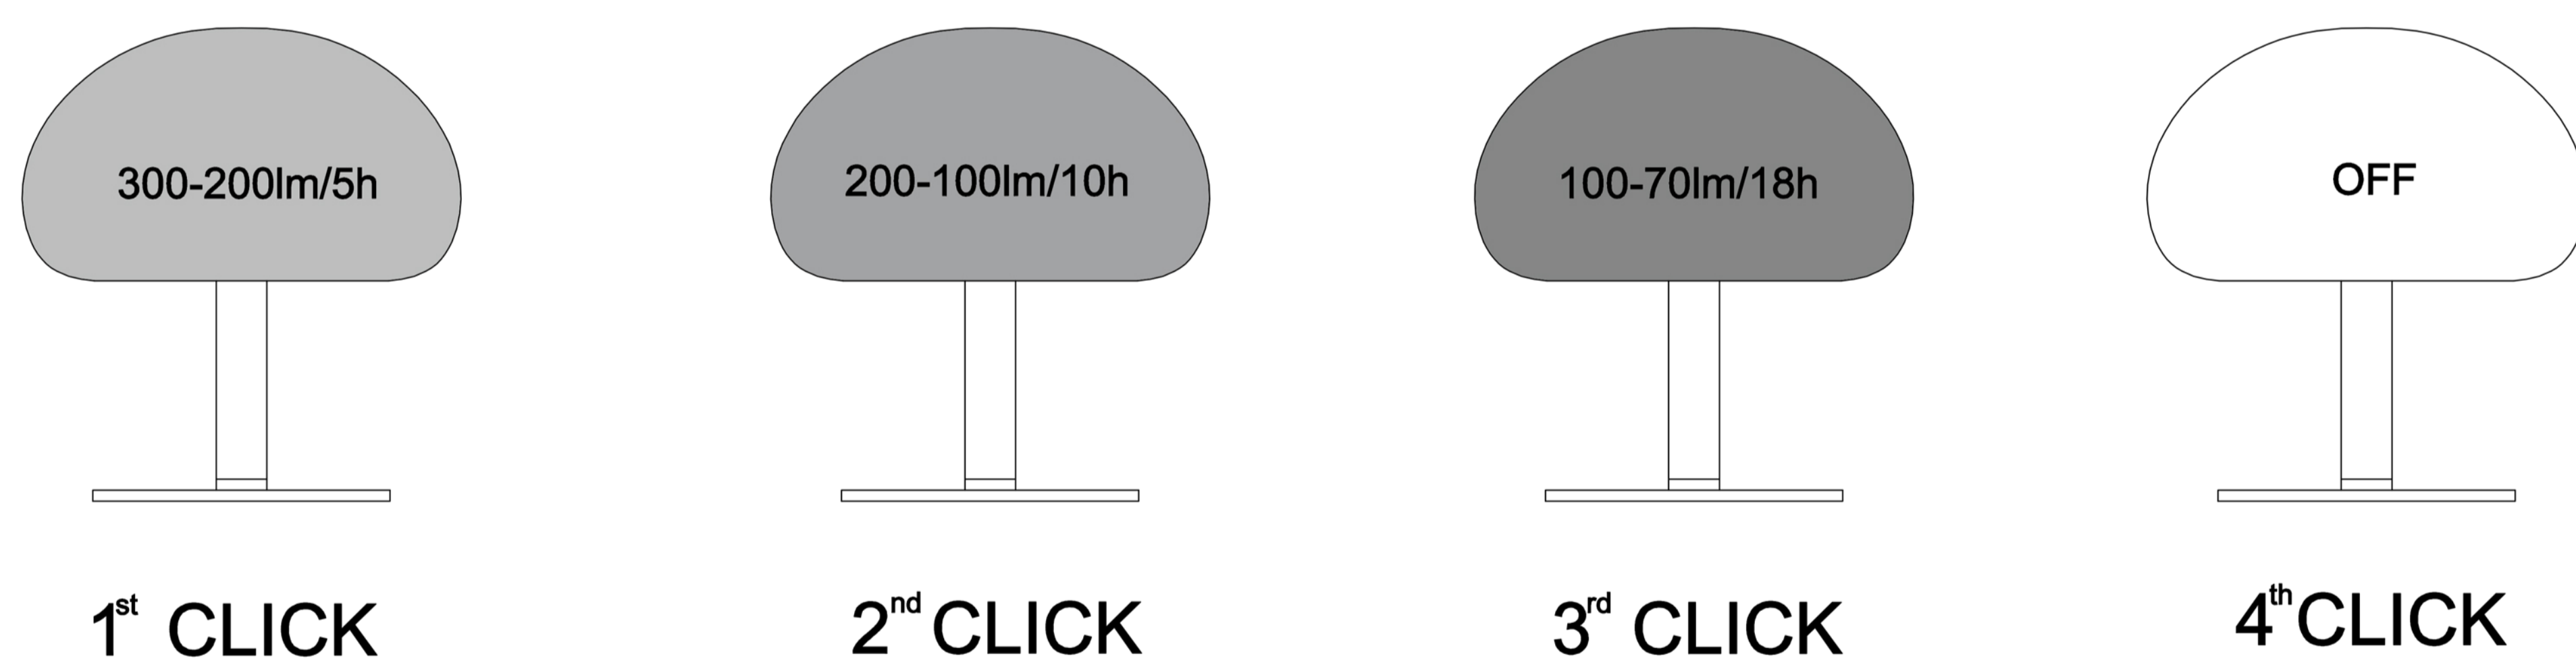

### Warning

\* This luminaire has been designed to be used in operating temperatures between -20° and +45°C. If luminaire is used in other ambient temperatures, the life of the battery may be reduced and not work properly. Don't leave this product under direct sunlight.