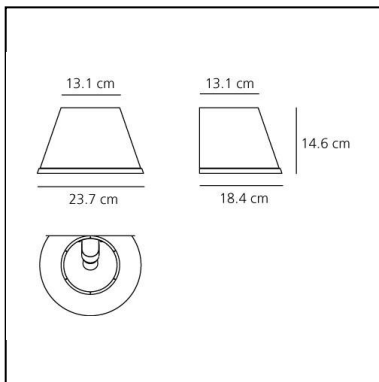

LUMINAIRE

- Watt: **5W**
- Voltage: **220V-240V**
- Delivered lumen output: **349lm**
- Efficiency: **74%**
- Efficacy: **69.82lm/W**
- CRI: **80**

Notes

On/off switch on body lamp.

DESCRIPTION

The diffuser, which characterises this lamp family with its materials and texture, can be tilted by 30° and rotated on its own axis to direct the light for reading.

FEATURES

- Product Code: **1142020A**
- Colour: **Transparent + Natural**
- Installation: **Wall**
- Material: **polycarbonate, parchment**
- Series: **Design Collection**
- Environment: **Indoor**
- Area contract: **Hospitality**
- Emission: **Direct Spot**
- design by: **Matteo Thun & Partners**

DIMENSIONS

- Width: **237 mm**
- Height: **146 mm**
- Depth: **184 mm**
- Impact Resistance: **N/D**
- Glow Wire Test: **750°**

SOURCES NOT INCLUDED

- Category: **LED RETROFIT**
- Number: **1**
- Watt: **6W**
- Socket: **E14**