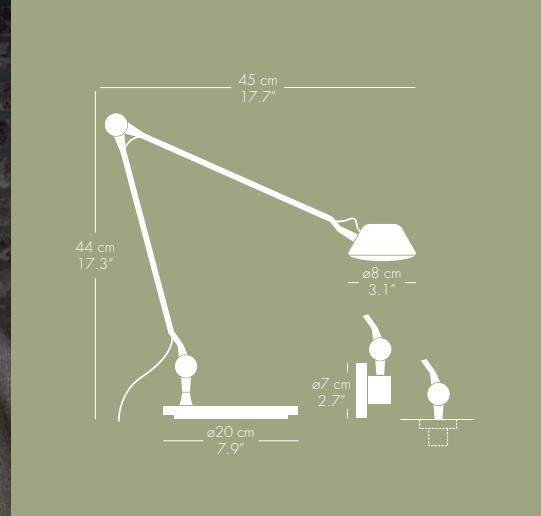

From desk to wall.
With the wall bracket, AQ01 has several options in use, e.g. in a lounge environment as a bedside light.

AQ01™

LIGHTING IS ABOUT LIFE. AND THAT IS WHY AQ01™ NOT ONLY LIGHTS UP PEOPLE'S DESK BUT THEIR UNIQUE MOMENTS.

Designer Anne Qvist

AQ01™ provides a natural desk light combining a familiar design language and a simplistic touch of the future.

The evolutionary result is a desk light used as a plug-in, placed in the table or the wall base, expressing functionality and elegance. Glare is prevented with a unique diffuser, 100% direct downward illumination is achieved with a symmetric rotational pattern, and you can dim the light with a simple touch. The delicate arms connecting the joints, and the head designed to attract the human hand, are an elegant support to the perfect lighting.

AQ01™ is, simply put, designed to enrich your experience of lighting.

PRODUCT NAME	AQ01™ Plug-in AQ01™ Table base AQ01™ Wall base
COLOUR	White, Black, Blue
SURFACE MATERIAL	Matt lacquer Aluminum
LIGHT SOURCE	Diffuser: Polycarbonate (PC) LED
ENERGY LABEL	A+

LIGHTYEARS.DK