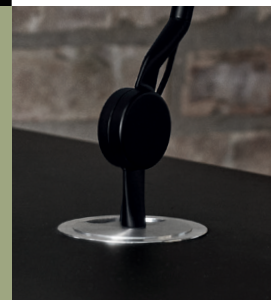

From desk to wall.
With the wall bracket, AQ01 has several options in use, e.g. in a lounge environment as a bedside light.

AQ01™

LIGHTING IS ABOUT LIFE. AND THAT IS WHY AQ01™ NOT ONLY LIGHTS UP PEOPLE'S DESK BUT THEIR UNIQUE MOMENTS.

Designer Anne Qvist

AQ01™ provides a natural desk light combining a familiar design language and a simplistic touch of the future.

The evolutionary result is a desk light used as a plug-in, placed in the table or the wall base, expressing functionality and elegance. Glare is prevented with a unique diffuser, 100% direct downward illumination is achieved with a symmetric rotational pattern, and you can dim the light with a simple touch. The delicate arms connecting the joints, and the head designed to attract the human hand, are an elegant support to the perfect lighting.

AQ01™ is, simply put, designed to enrich your experience of lighting.

PRODUCT NAME	AQ01™ Plug-in AQ01™ Table base AQ01™ Wall base
COLOUR	White, Black, Blue
SURFACE MATERIAL	Matt lacquer Aluminum
LIGHT SOURCE	Diffuser: Polycarbonate (PC) LED
ENERGY LABEL	A+