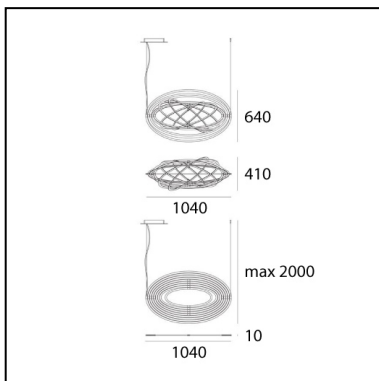

Copernico Suspension - Black

Carlotta de Bevilacqua
Paolo Dell'Elce

IP20   ERC  Dimmerable: +  -

LUMINAIRE

- Watt: **30W**
- Delivered lumen output: **3686lm**
- CCT: **3000K**
- Efficiency: **100%**
- Efficacy: **122.88lm/W**
- CRI: **90**
- Dimmable Typology: **Push**

DESCRIPTION

Suspension lamp, coordinated with the wall lamp model. Nine concentric mobile ellipses obtained from a single aluminium plate support a circuit of 384 white LEDs; the ellipses rotate independently on two different axes, enabling the light emission to be directed and numerous spatial configurations to be obtained at the same time. When the device is closed it is completely flat.

FEATURES

- Product Code: **1623020A**
- Colour: **Metal black**
- Installation: **Suspension**
- Material: **Aluminum**
- Series: **Design Collection**
- Environment: **Indoor**
- Emission: **Diffused,direct,indirect**
- design by: **Carlotta de Bevilacqua, Paolo Dell'Elce**

DIMENSIONS

- Length: **1040 mm**
- Width: **410 mm**
- Max Height from ceiling: **2000 mm**
- Rotation: **3600 mm°**

SOURCES INCLUDED

- Category: **Led**
- Number: **1**
- Watt: **27,5W**
- Delivered lumen output: **3686lm**
- Color temperature (K): **3000K**